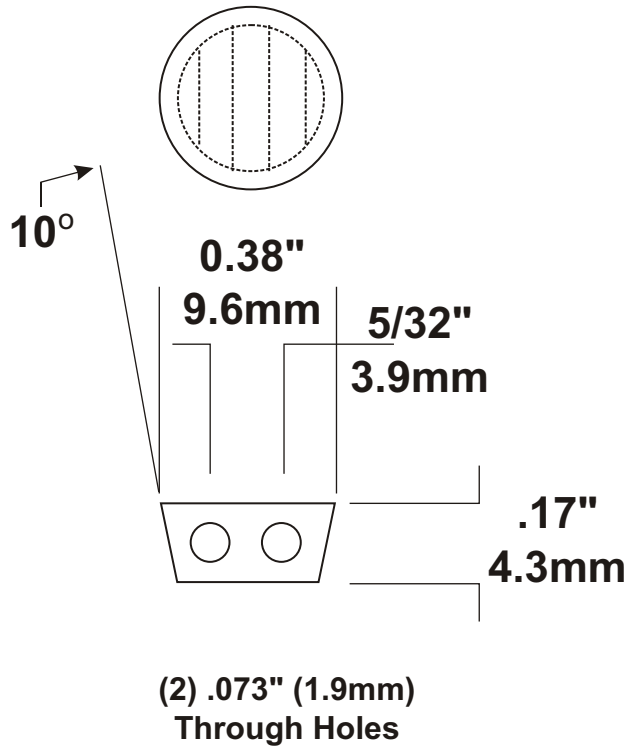

Model: PLS Plain Lead Seals

DESCRIPTION:

AC&M's PLS Plain Lead Seals, serves many types of uses. Plain Lead Seals - Model PLS Plain lead seals for use with sealing wire to seal any application with our 5" Bulldog Seal Press. Great for use on drums, containers, gas pumps, trucks and more...

PACKAGING:

- 500 Seals to a bag.
- 1,000 Seals to a carton.

Cartons containing 1,000 seals measure: 10" x 13" x 17" and weigh 5 - 10 Lbs. 25.4cm x 33cm x 43cm and weigh 2.3 - 4.5 kg.

USE:

Applies with 5" Bulldog Seal Press. Cannot be opened unless the seal is destroyed.