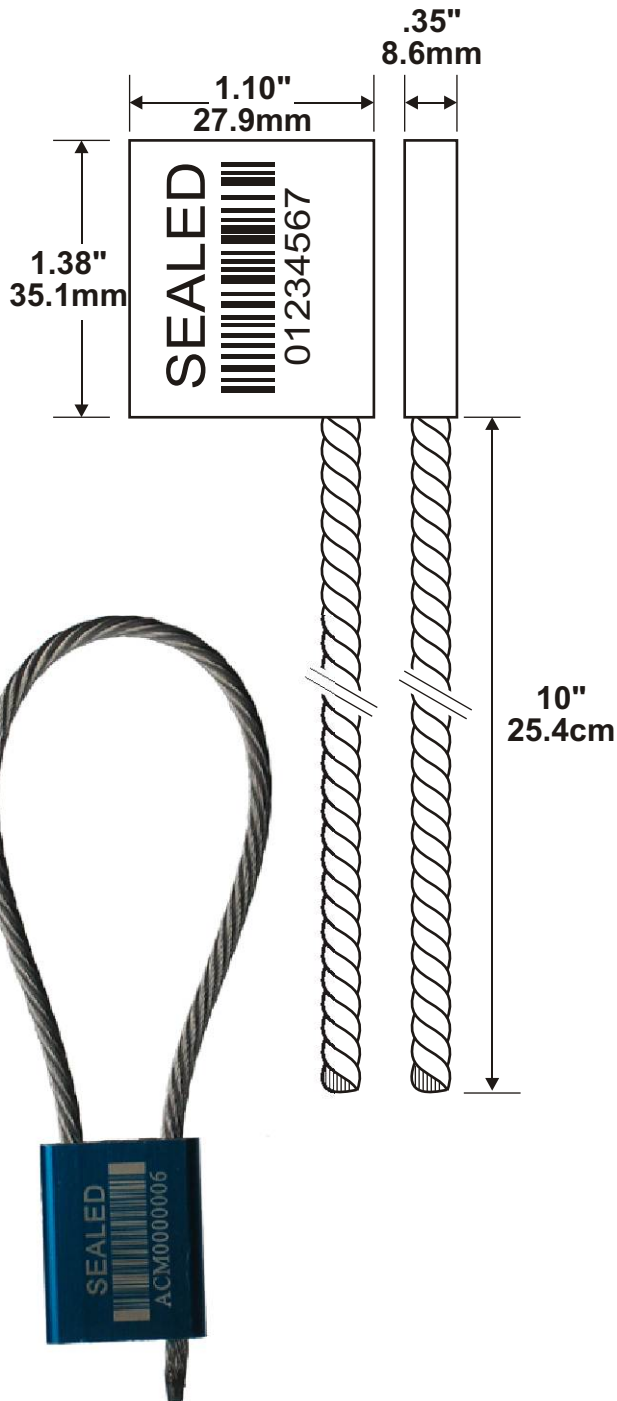

Model CABLELOCK-4
Aluminum Head, Steel Cable Lock
 .15" (4mm) Diameter, 10" (25.4cm) Length Cable.
 Laser-Etch Bar Code and Numbered

Available as...

- **STANDARD ITEM FROM STOCK:**
Pre-Printed / Pre-Numbered
- **CUSTOM ORDERED ITEM**
Printed & Numbered

DESCRIPTION:

Aluminum head, available in blue or red, laser etched bar code and sequential numbering from stock. Heavy-duty steel, .16" (4mm) diameter security cable, irrevocably frays when cuts.

- Laser etched for anti-tamper security
- Sequentially numbered from stock
- Available in Blue or Red
- Laser etch bar code

EASY TO APPLY:

Lock by hand and remove with heavy duty cable cutter.

PACKAGING:

10 per bundle / 50 per bag / 500 per carton

WEIGHT:

100 weigh 10 lbs
 300 weigh 30 Lbs
 500 Weigh 50 lbs.

**Available in
 RED or BLUE from Stock.**