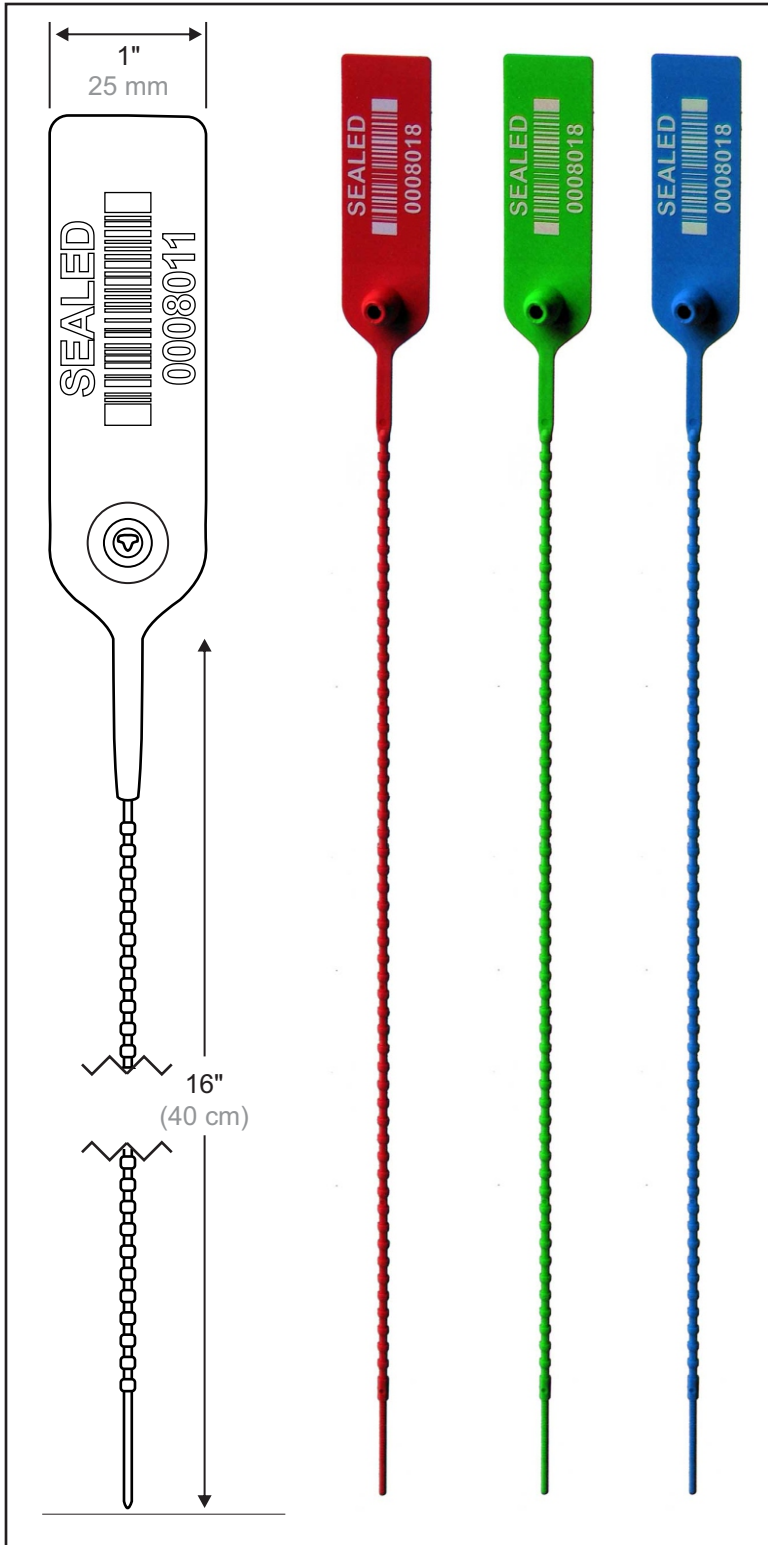

Model: AP-50-16 SEAL

Plastic Pull-Up Seal

Pull tight and trim the excess.

Available as...

STANDARD ITEM FROM STOCK:
Pre-Printed / Pre-Numbered

CUSTOM ORDERED ITEM
Printed, Numbered, All Colors, Bar Code

DESCRIPTION:

16" (40.6cm) Long Polypropylene Pull-Tight Seal. Available numbered, printed and barcoded. Large print area for company logo and easy-to-read text and numbers.

BREAKING STRENGTH:

50 Lbs. / 22.7 Kg.

PRINTING:

Large imprint area displays easy-to-read text and numbers.

Company logos easily accommodated - printed at no extra charge!

PACKAGING:

10 seals per mat.
100 per bag
1000 per carton
Special packaging by request.

Weight:

11 lbs (5 kg) per carton / 1,000 seals.

Carton Size:

23" x 16" x 9" (58.4 x 40.6 x 22.8 cm) per 1,000.

COLORS:

Any color available.

Custom Printing is available —
Contact AC&M for details.

American Casting
& Manufacturing Corporation